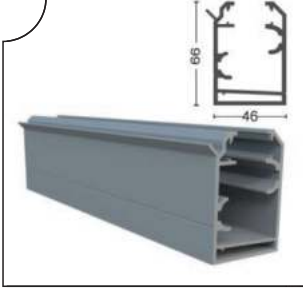

Pro Gold Seri 31 mm Isıcamlı
Pro Gold Series Double Glass (31mm)

Profiller Profiles

PRGLD-1001 Oluklu Kasa Profili
Dropper Frame Profile

Ağırlık/Weight
1.671 kg/m