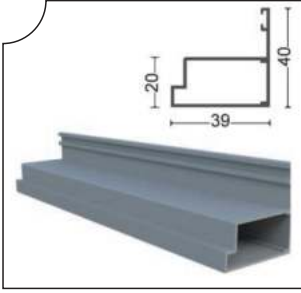

ISICM31-1009 Yan Kasa Profili
Aluminum Side Profile(With PVC Seal)

Ağırlık/Weight
0.631 kg/m