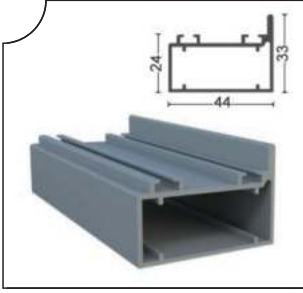

GLD-1004 Yan Kasa Profili
Aluminum Side Profile

Ağırlık/Weight
0.631 kg/m