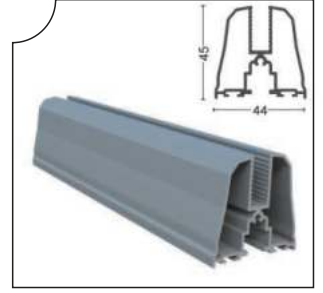

## Profiller Profiles

PRGLD-1001 Oluklu Kasa Profili  
Dropper Frame Profile

Ağırlık/Weight  
1.7 kg/m

PRGLD-1002 Baza Profili  
Aluminum Glass Profile

Ağırlık/Weight  
0.88 kg/m

PRGLD-1010 Baza Profili 10 mm  
Aluminum Glass Profile (10mm)