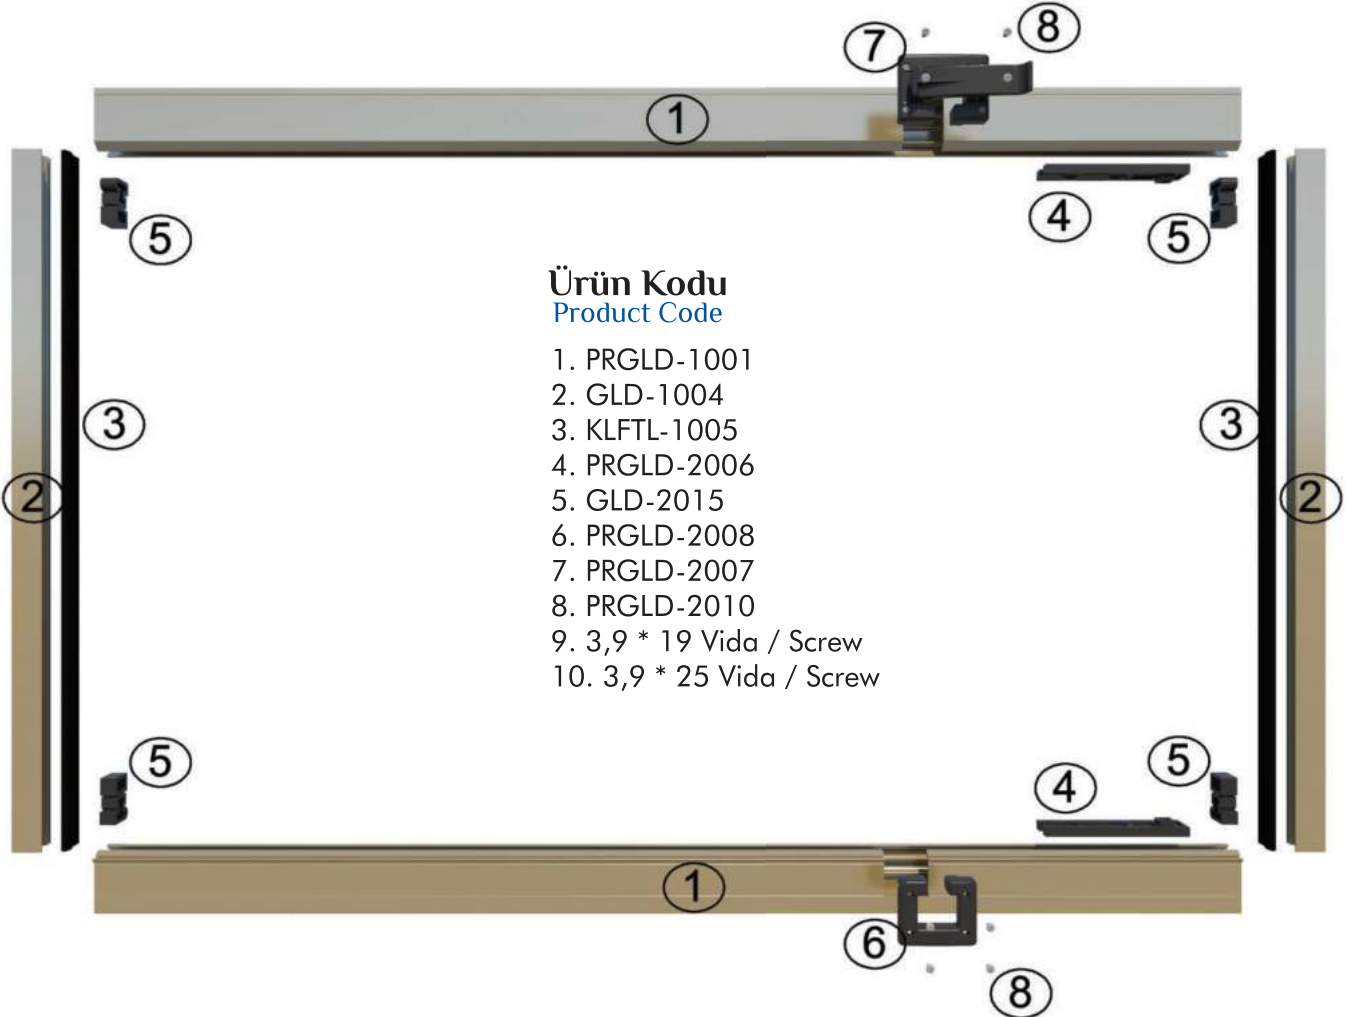

## Montaj Installation

Pro Gold Seri 31 mm Isıcamlı  
Pro Gold Series Double Glass (31mm)