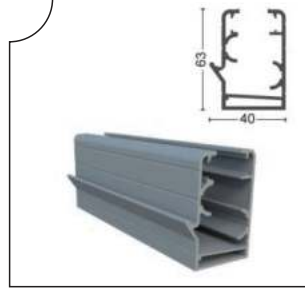

## Profiller Profiles

GLD-1001 Kasa Profili  
Frame Profile

Ağırlık/Weight  
1.278 kg/m

GLD-1002 Oluklu Kasa Profili  
Dropper Frame Profile

Ağırlık/Weight  
0.341 kg/m

GLD-1003 Baza Profili  
Aluminum Glass Profile