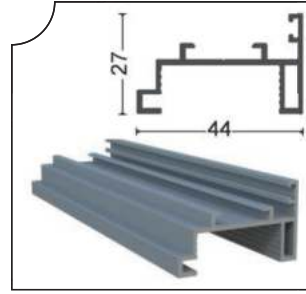

PRGLD-1006 Kollu Fıtil Karşılığı Contalı
Esp.Handle Opposite Alm. Seal (With PVC Seal)

Ağırlık/Weight
0.473 kg/m