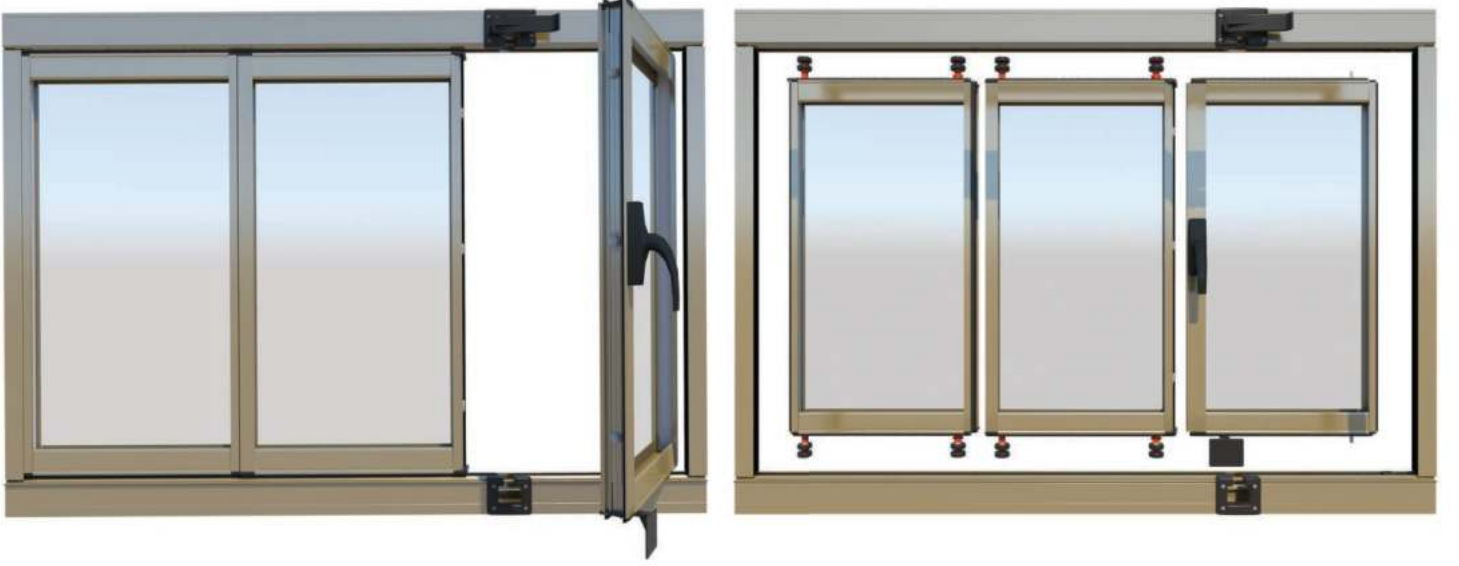

## Montaj Installation

Pro Gold Seri 31 mm Isıcamlı  
Pro Gold Series Double Glass (31mm)