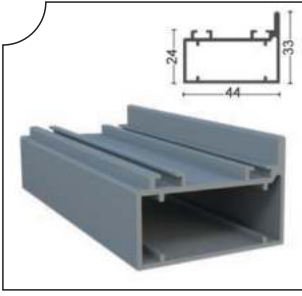

ISICM31-1009 Yan Kasa Profili
Aluminum Side Profile (With PVC Seal)

Ağırlık/Weight
0.631 kg/m