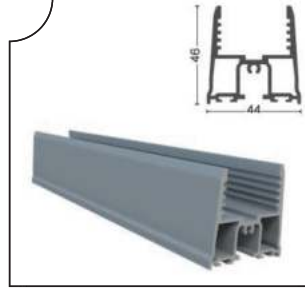

## Profiller Profiles

PRGLD-1001 Oluklu Kasa Profili  
Dropper Frame Profile

Ağırlık/Weight  
1.671 kg/m

ISICM31-1001 Baza Profili  
Aluminum Glass Profile

Ağırlık/Weight  
0.088 kg/m

PRGLD-1003 Perdelik Ayak Profili  
Aluminum Curtain Profile