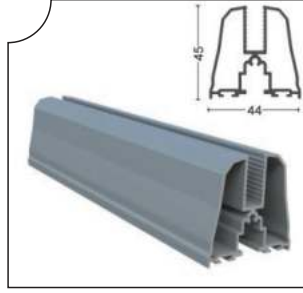

## Profiller Profiles

PRGLD-1001 Oluklu Kasa Profili  
Dropper Frame Profile

Ağırlık/Weight  
1.7 kg/m

PRGLD-1002 Baza Profili  
Aluminum Glass Profile

Ağırlık/Weight  
0.88 kg/m

PRGLD-1010 Baza Profili 10 mm  
Aluminum Glass Profile (10mm)