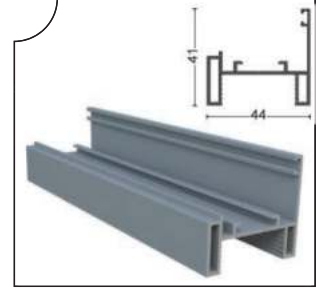

ISICM31-1001 Kollu Fıtil Contalı
Esp. Handle Alm. Seal (With PVC Seal)

Ağırlık/Weight
0.622 kg/m