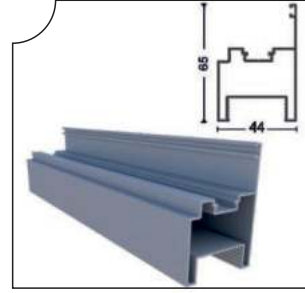

ISICM31-1016 İspanyolet Kollu Profil
Espagnolette Arm Profile

Ağırlık/Weight
0.77 kg/m