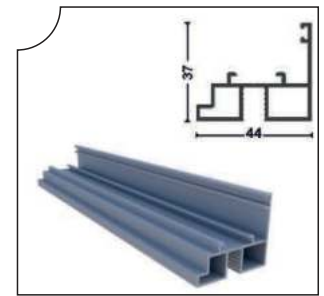

Ağırlık/Weight  
1.622 kg/m

ISICM31-1009 Yan Kasa Profili  
Aluminum Side Profile (With PVC Seal)

Ağırlık/Weight  
0.631 kg/m

PRGLD-1008 8 mm İspanyolet Kol Profili  
8 mm Espagnolette Arm Profile

Ağırlık/Weight  
0.78 kg/m