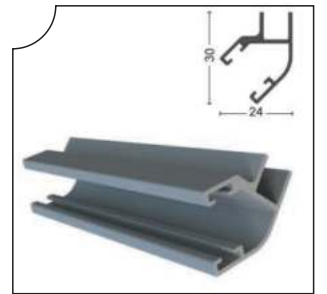

Ağırlık/Weight  
0.826 kg/m

GLD-1005 Perdelik Ayar Profili  
Aluminum Curtain Profile

Ağırlık/Weight  
1.254 kg/m

GLD-1004 Yan Kasa Profili  
Aluminum Side Profile

Ağırlık/Weight  
1.412 kg/m

ALMFTL-1002 Büyük H Fitiil  
Big H Seal

Ağırlık/Weight  
0.21 kg/m

ALMFTL-1001 Küçük h Fitiil  
Small "h" Aluminum Seal

Ağırlık/Weight  
0.153 kg/m

ALMFTL-1004 90° Fitiil  
Aluminum 90° Seal

Ağırlık/Weight  
0.289 kg/m

ALMFTL-1003 135° Fitiil  
Aluminum 135° Seal