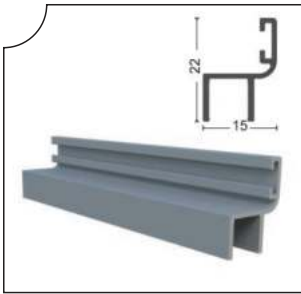

ALMFTL-1001 Küçük h Fıtıl
Small "h" Aluminum Seal
Ağırlık/Weight
0.153 kg/m