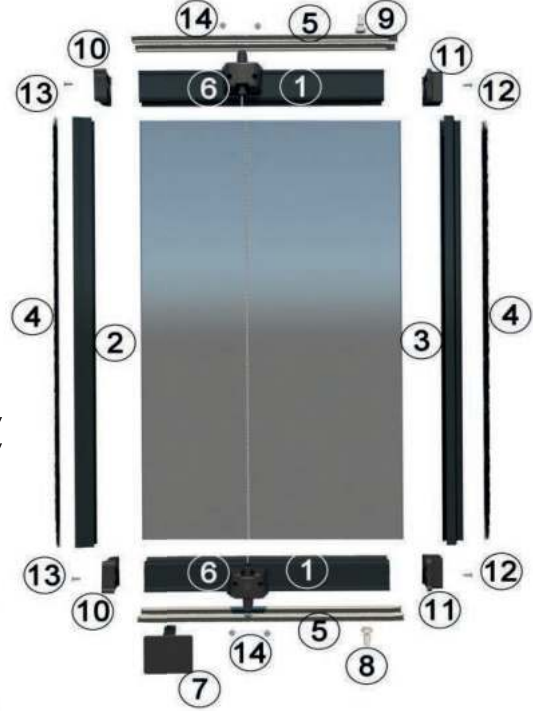

Ürün Kodu Product Code

1. ISICM21-1001
2. ISICM21-1004
3. ISICM21-1003
4. KLFTL-1002
5. KLFTL-1005
6. ISICM21-2005
7. PRGLD-2009
8. GLD-2005
9. GLD-2006
10. ISICM21-2001
11. ISICM21-2002
12. 3,9 * 19 Vida / Screw
13. 3,9 * 32 Vida / Screw