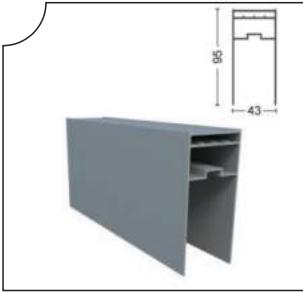

GLD-1005 Perdelik Ayar Profili
Aluminum Curtain Profile

Ağırlık/Weight
1.254 kg/m