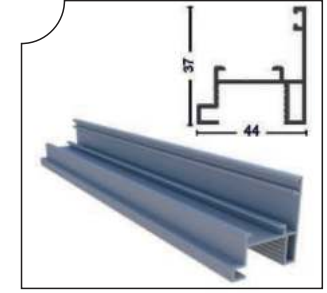

Ağırlık/Weight  
1.622 kg/m

ISICM31-1009 Yan Kasa Profili  
Aluminum Side Profile(With PVC Seal)

Ağırlık/Weight  
0.631 kg/m

ISICM21-1009 İspanyolet Kollu Profil  
Espagnolette Arm Profile

Ağırlık/Weight  
0.72 kg/m