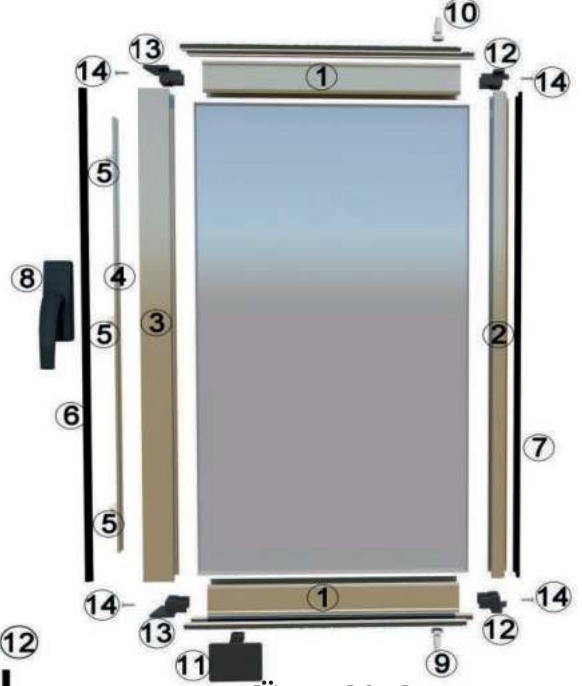

Ürün Kodu Product Code

1. ISICM21-1001
2. ISICM31-1010
3. ISICM31-1011
4. ISICM31-1013
5. YRDMCAKS-1027
6. YRDMCAKS-1020
7. YRDMCAKS-1019
8. YRDMCAKS-1029
9. GLD-2005
10. GLD-2006
11. PRGLD-2009
12. ISICM31-2006
13. ISICM31-2005
14. 3,9 * 32 Vida / Screw

Ürün Kodu Product Code

1. ISICM21-1001
2. ISICM31-1010
3. YRDMCAKS-1026
4. YRDMCAKS-1020
5. YRDMCAKS-1019
6. PRGLD-2002/PRGLD-2004
7. PRGLD-2001/PRGLD-2003
8. KLFTL-1005
9. ISICM31-2006
10. ISICM-2005
11. 3,9 * 32 Vida / Screw