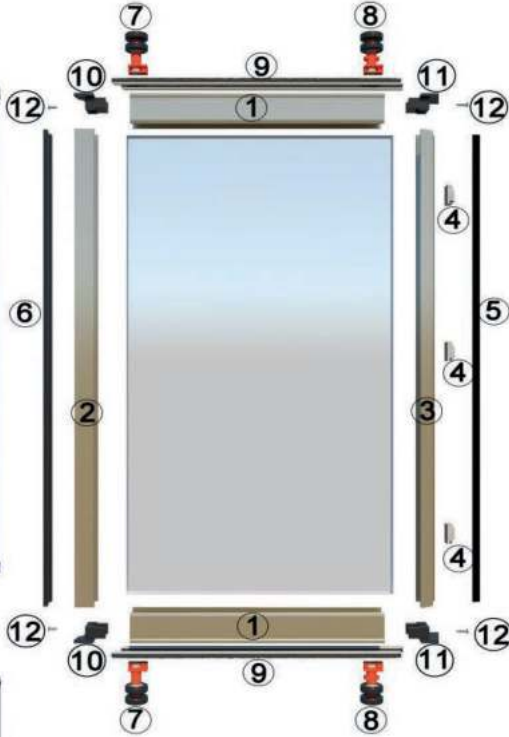

Ürün Kodu Product Code

1. ISICM21-1001
2. ISICM31-1010
3. YRDMCAKS-1019
4. KLFTL-1004
5. PRGLD-2002/PRGLD-2004
6. PRGLD-2001/PRGLD-2003
7. ISICM31-2006
8. 3,9 * 32 Vida / Screw