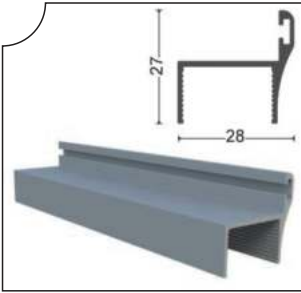

ISICM21-1004 Küçük H Fıtil
Small "H" Aluminum Seal

Ağırlık/Weight
0.262 kg/m