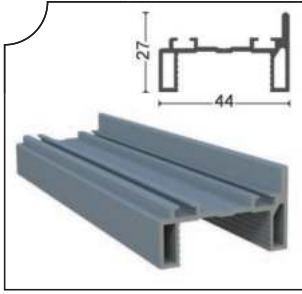

ISICM31-1010 Küçük h Fıtil Contalı
Esp.Handle Seal (With PVC Seal)

Ağırlık/Weight
0.56 kg/m