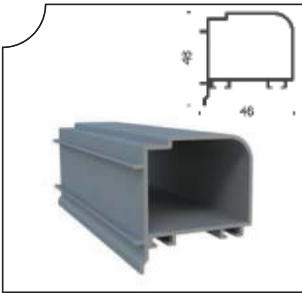

ISICM31-1014 90° Adaptör
Aluminum 90° Seal

Ağırlık/Weight
0.682 kg/m