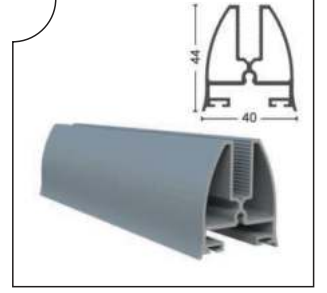

## Profiller Profiles

GLD-1001 Kasa Profili  
Frame Profile

Ağırlık/Weight  
1.278 kg/m

GLD-1002 Oluklu Kasa Profili  
Dropper Frame Profile

Ağırlık/Weight  
0.341 kg/m

GLD-1003 Baza Profili  
Aluminum Glass Profile