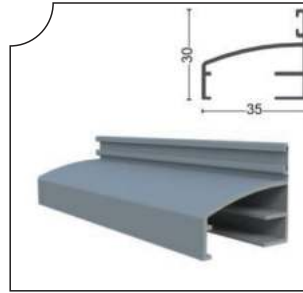

ISICM21-1003 Kanat Arkası Profili
Aluminum Profile Behind The Sash

Ağırlık/Weight
0.336 kg/m