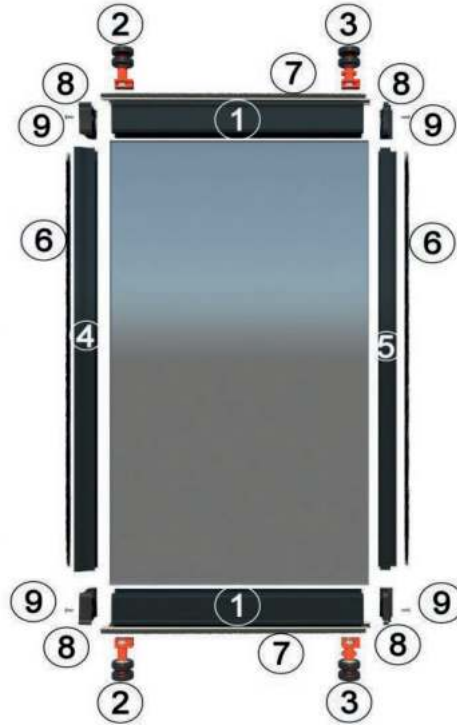

Ürün Kodu Product Code

1. ISICM21-1001
2. ISICM21-1004
3. ISICM21-1003
4. KLFTL-1002
5. KLFTL-1005
6. ISICM21-2005
7. PRGLD-2009
8. GLD-2005
9. GLD-2006
10. ISICM21-2001
11. ISICM21-2002
12. 3,9 * 19 Vida / Screw
13. 3,9 * 32 Vida / Screw