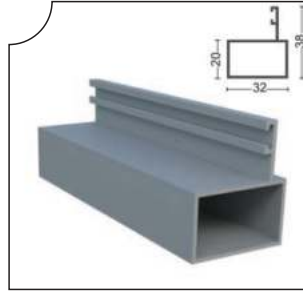

GLD-1004 Yan Kasa Profili
Aluminum Side Profile

Ağırlık/Weight
0.45 kg/m