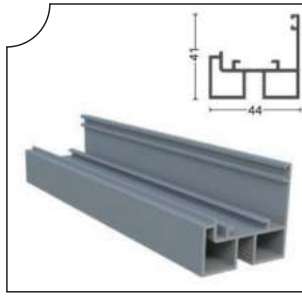

PRGLD-1005 Tıjlı Kollu Fıtil
Espagnolette Arm Seal

Ağırlık/Weight
0.72 kg/m