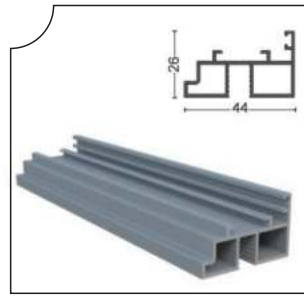

PRGLD-1006 Tıjlı Kollu Fıtil Karşılığı
Espagnolette Arm Opposite Seal

Ağırlık/Weight
0.61 kg/m