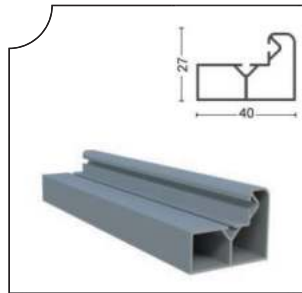

GLDPS-1004 Yan Kasa
Aluminum Side Profile
Ağırlık/Weight
0.423 kg/m