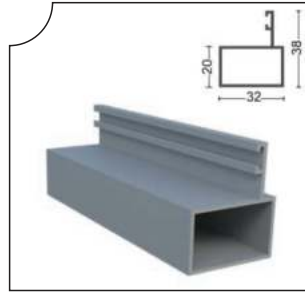

GLD-1004 Yan Kasa Profili
Aluminum Side Profile

Ağırlık/Weight
1.412 kg/m