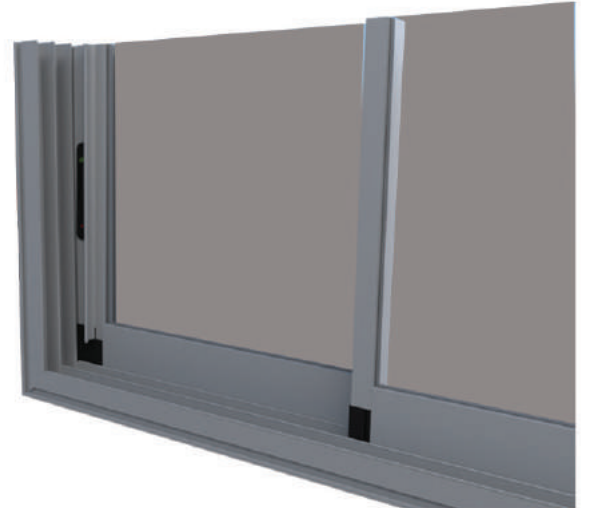

Aksesuarlar Accessories