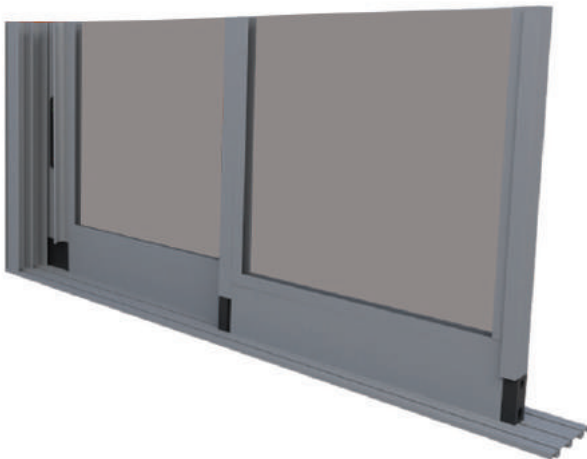

Aksesuarlar Accessories