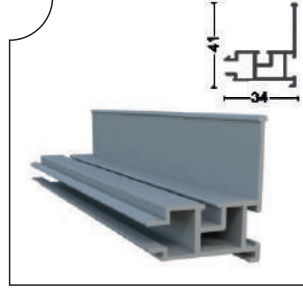

R3 Sliding System consists of 3 rails and is a series with threshold or no threshold option. Extra rail can be added. It is preferred indoors and outdoors. Sliding glass panels in the R3 sliding series, which is a sliding system that can be carried from above and below, have the ability to be collected in all directions. It provides extra security thanks to the tempered glasses used and the high-level lock mechanism. The system has an insulating glass option.

Sürme Cam Balkon / Sliding Glass Balcony

R3 Sürme Cam Isıcamlı & 8 mm
R3 Sliding Double Glass & 8mm

Profiller Profiles

YNSRM-1001 Kasa Profili
Frame Profile

Ağırlık/Weight
1.671 kg/m

YNSRM-1002 Eşikli Ek Profili
Additional Profile(With Threshold)

Ağırlık/Weight
0.527 kg/m

YNSRM-1003 Eşiksiz Kasa Profili
Frame Profile(Without Threshold)

Ağırlık/Weight
1.642 kg/m

YNSRM-1004 Eşiksiz Ek Profili
Additional Profile(With Threshold)

Ağırlık/Weight
0.266 kg/m