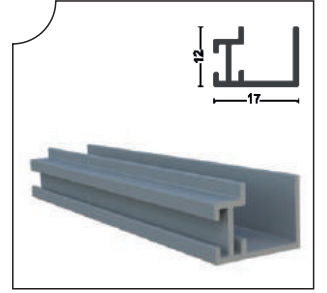

SRM-1009 Çekme Profili (10 mm)
Pull Profile (10 mm)

Ağırlık/Weight
0.135 kg/m