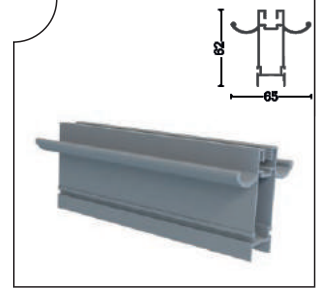

Ağırlık/Weight
0.527 kg/m

YNSRM-1003 Eşiksiz Kasa Profili
Frame Profile(Without Threshold)

Ağırlık/Weight
1.642 kg/m

YNSRM-1004 Eşiksiz Ek Profili
Additional Profile(With Threshold)

Ağırlık/Weight
0.266 kg/m

YNSRM-1005 Baza Profili
Aluminum Glass Profile

Ağırlık/Weight
1.098 kg/m

YNSRM-1006 Bitim Profili
End Profile

Ağırlık/Weight
1.059 kg/m

YNSRM-1007 Çekme Profili
Pull Profile

Ağırlık/Weight
0.153 kg/m

YNSRM-1008 Isıcam Adaptörü
Converter Adapter