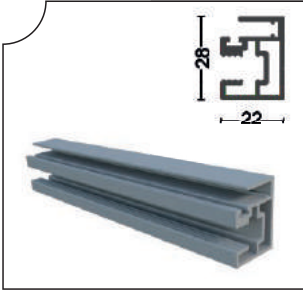

Ağırlık/Weight
0.527 kg/m

YNSRM-1003 Eşiksiz Kasa Profili
Frame Profile(Without Threshold)

Ağırlık/Weight
1.642 kg/m

YNSRM-1004 Eşiksiz Ek Profili
Additional Profile(With Threshold)

Ağırlık/Weight
0.266 kg/m

YNSRM-1005 Baza Profili
Aluminum Glass Profile

Ağırlık/Weight
1.098 kg/m

YNSRM-1006 Bitim Profili
End Profile

Ağırlık/Weight
1.059 kg/m

YNSRM-1007 Çekme Profili
Pull Profile

Ağırlık/Weight
0.153 kg/m

YNSRM-1008 Isıcam Adaptörü
Converter Adapter