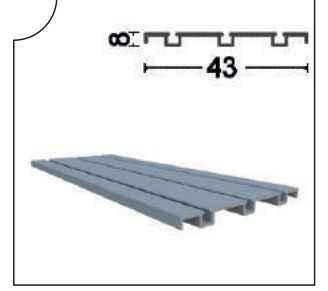

Sürme Cam Balkon / Sliding Glass Balcony

R3 Sürme Cam Isıcamlı & 8 mm
R3 Sliding Double Glass & 8mm

Profiller Profiles

YNSRM-1001 Kasa Profili
Frame Profile

Ağırlık/Weight
1.671 kg/m

YNSRM-1002 Eşikli Ek Profili
Additional Profile(With Threshold)

Ağırlık/Weight
0.527 kg/m

YNSRM-1003 Eşiksiz Kasa Profili
Frame Profile(Without Threshold)

Ağırlık/Weight
1.642 kg/m

YNSRM-1004 Eşiksiz Ek Profili
Additional Profile(With Threshold)

Ağırlık/Weight
0.266 kg/m