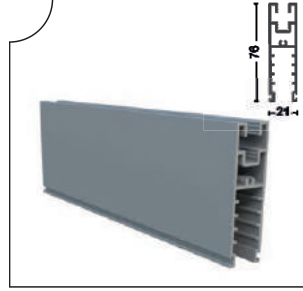

Ağırlık/Weight
0.527 kg/m

YNSRM-1003 Eşiksiz Kasa Profili
Frame Profile(Without Threshold)

Ağırlık/Weight
1.642 kg/m

YNSRM-1004 Eşiksiz Ek Profili
Additional Profile(With Threshold)

Ağırlık/Weight
0.266 kg/m

YNSRM-1005 Baza Profili
Aluminum Glass Profile

Ağırlık/Weight
1.098 kg/m

YNSRM-1006 Bitim Profili
End Profile

Ağırlık/Weight
1.059 kg/m

YNSRM-1007 Çekme Profili
Pull Profile

Ağırlık/Weight
0.153 kg/m

YNSRM-1008 Isıcam Adaptörü
Converter Adapter