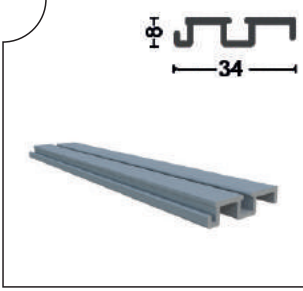

R3 Sliding System consists of 3 rails and is a series with threshold or no threshold option. Extra rail can be added. It is preferred indoors and outdoors. Sliding glass panels in the R3 sliding series, which is a sliding system that can be carried from above and below, have the ability to be collected in all directions. It provides extra security thanks to the tempered glasses used and the high-level lock mechanism. The system has an insulating glass option.

Sürme Cam Balkon / Sliding Glass Balcony

R3 Sürme Cam Isıcamlı & 8 mm
R3 Sliding Double Glass & 8mm

Profiller Profiles

YNSRM-1001 Kasa Profili
Frame Profile

Ağırlık/Weight
1.671 kg/m

YNSRM-1002 Eşikli Ek Profili
Additional Profile(With Threshold)

Ağırlık/Weight
0.527 kg/m

YNSRM-1003 Eşiksiz Kasa Profili
Frame Profile(Without Threshold)

Ağırlık/Weight
1.642 kg/m

YNSRM-1004 Eşiksiz Ek Profili
Additional Profile(With Threshold)

Ağırlık/Weight
0.266 kg/m