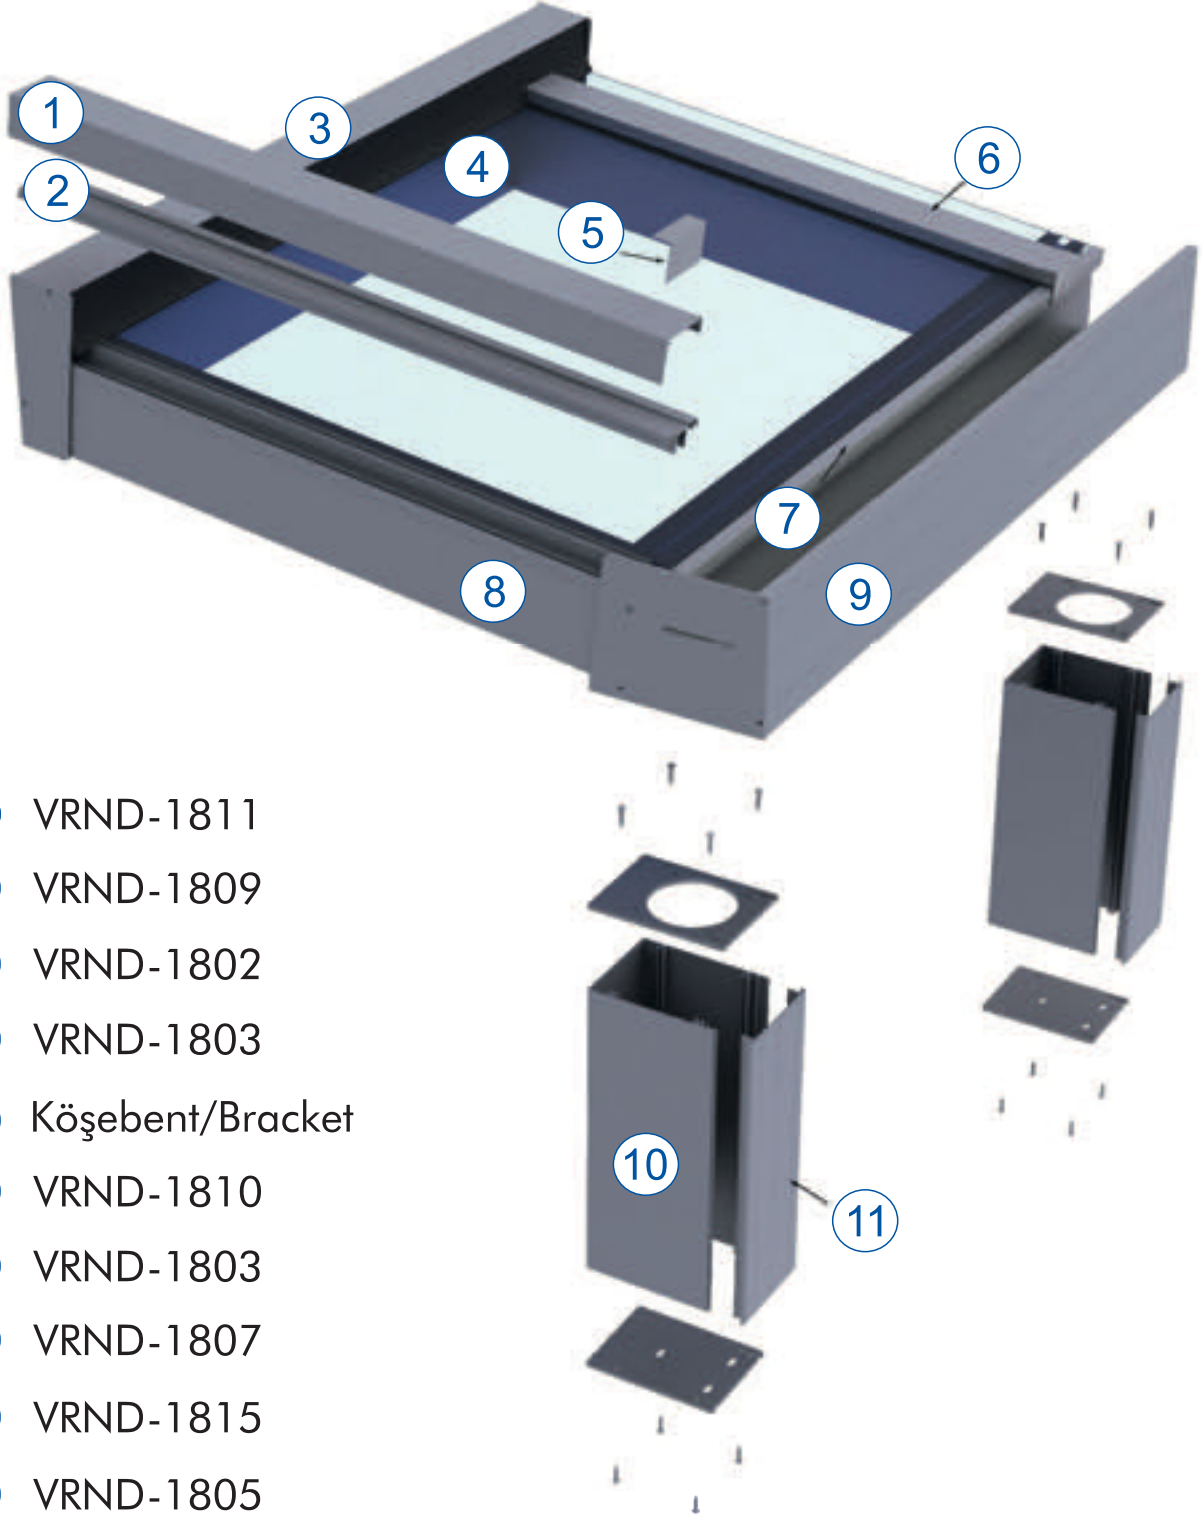

Montaj / Montage

- ① VRND-1811
- ② VRND-1809
- ③ VRND-1802
- ④ VRND-1803
- ⑤ Köşebent/Bracket
- ⑥ VRND-1810
- ⑦ VRND-1803
- ⑧ VRND-1807
- ⑨ VRND-1815
- ⑩ VRND-1805
- ⑪ VRND-1806